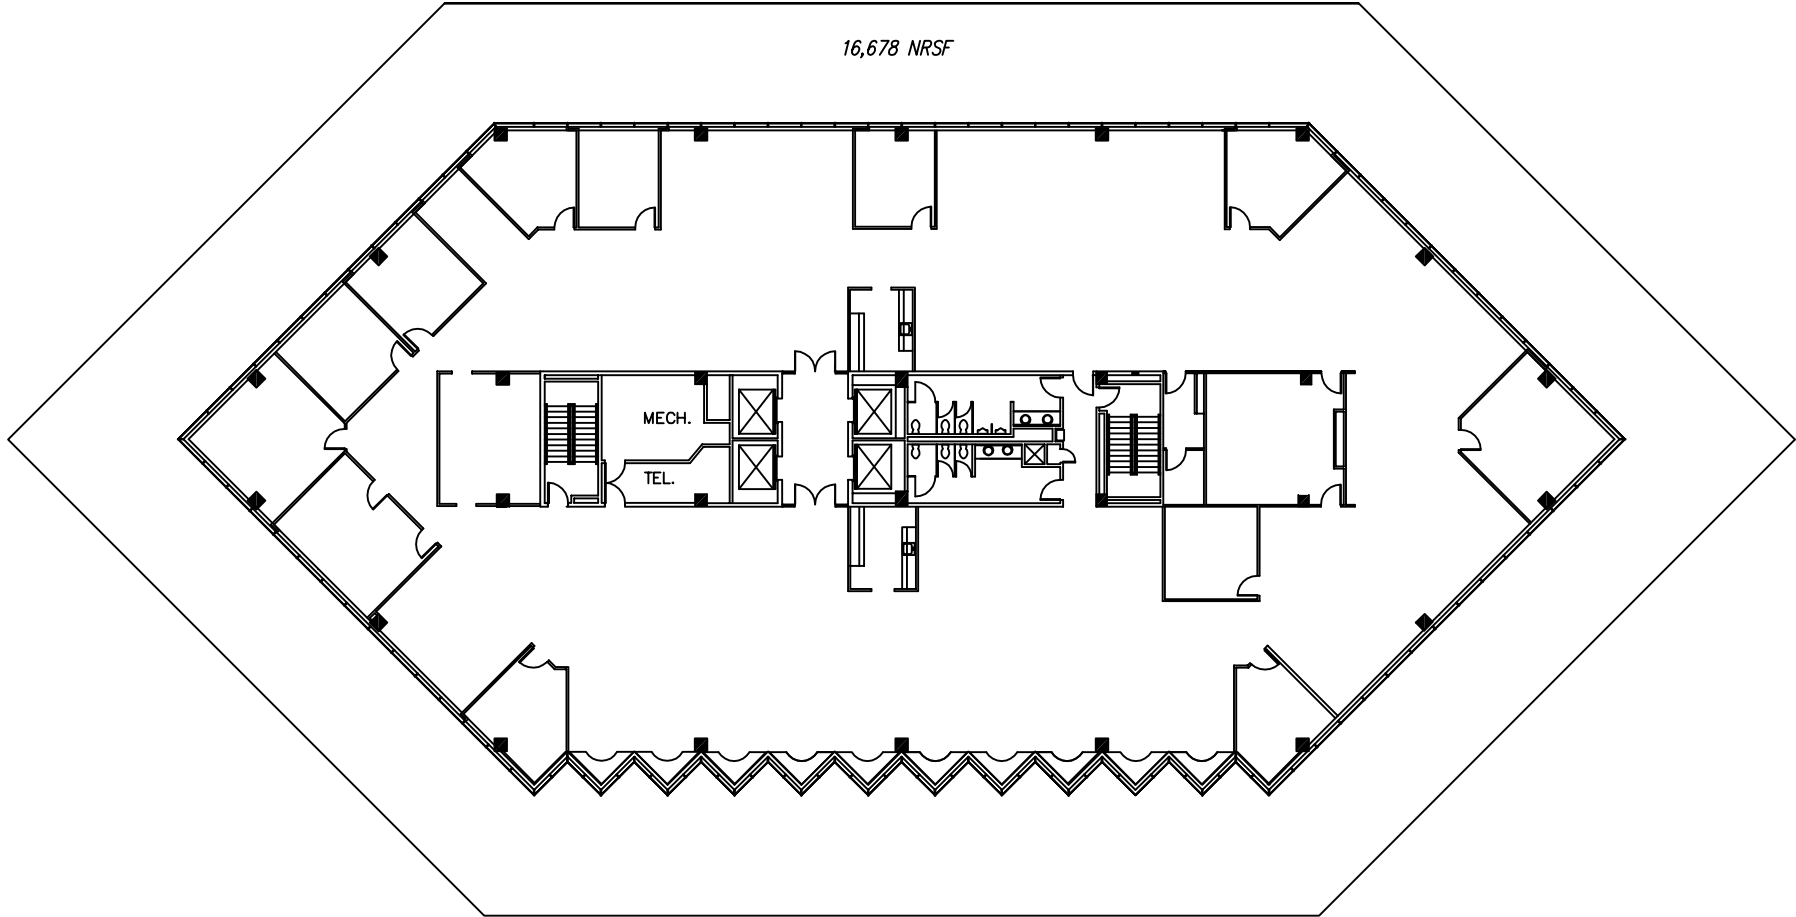

SUITE 600
VACANT

16,678 NRSF

2350 North Belt-Level 06

PMRG

PM Realty Group

Leased By:

Marci Phillips

TEL: 281 444 6434