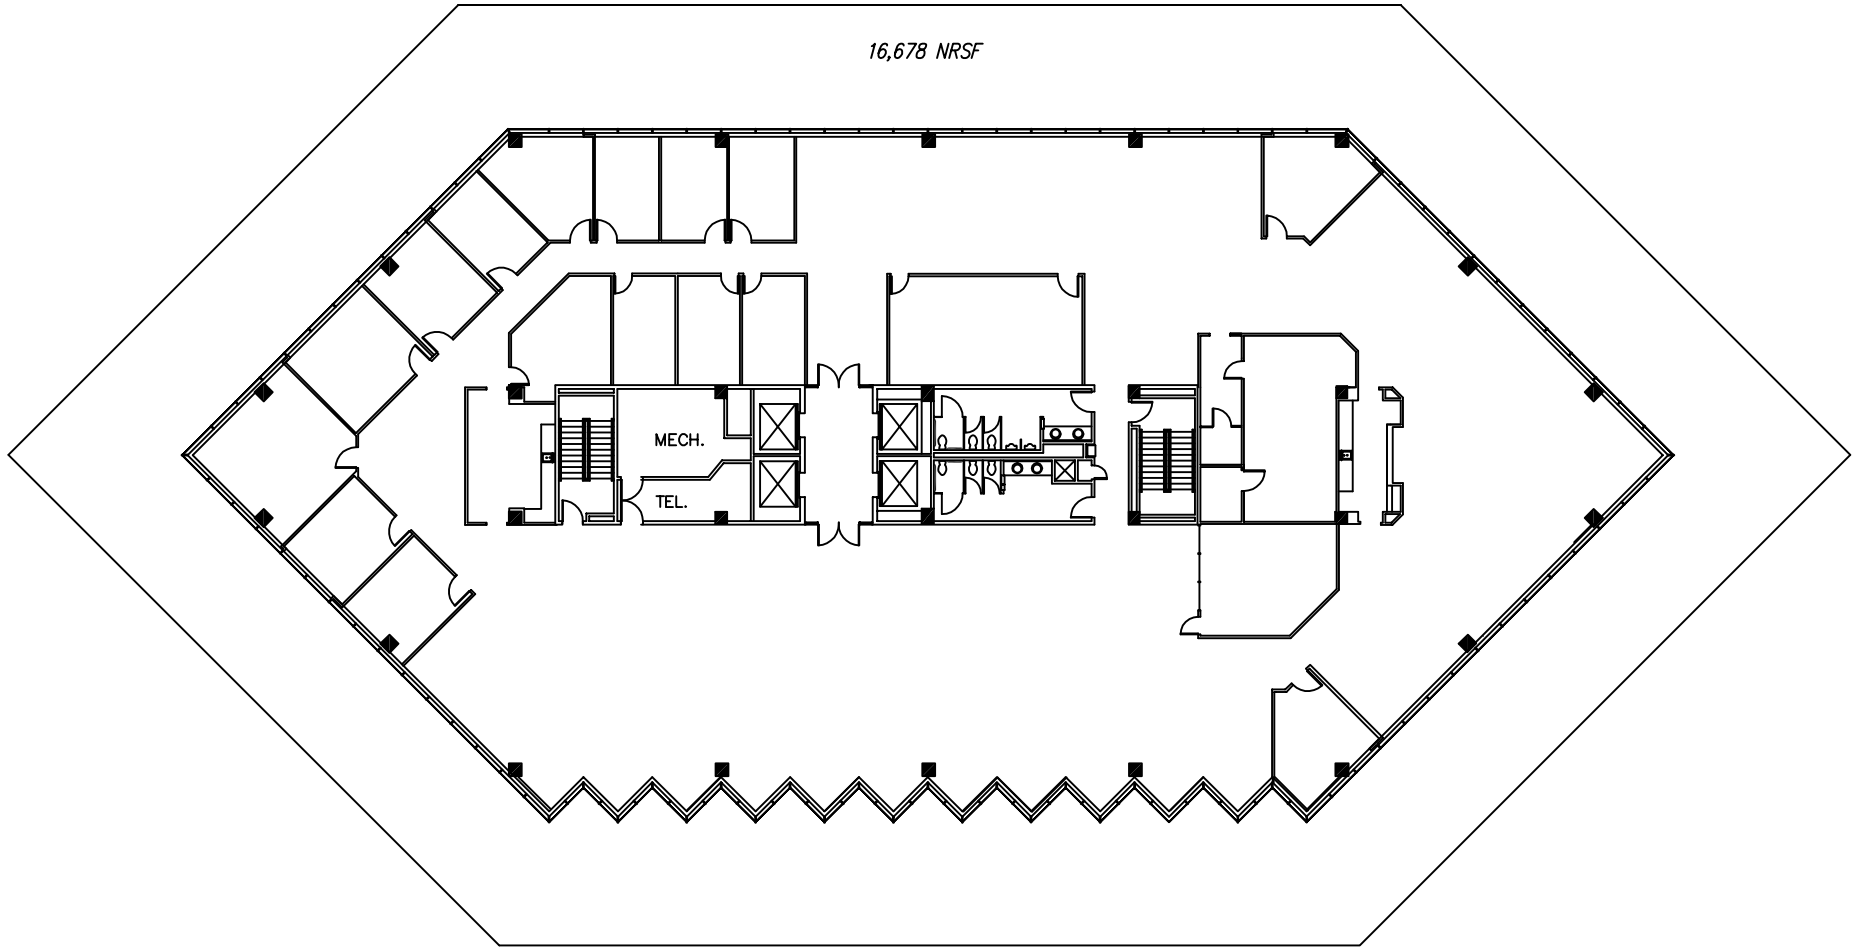

SUITE 500
VACANT

16,678 NRSF

2350 North Belt-Level 5

PMRG

PM Realty Group

Leased By:

Marci Phillips

TEL: 281 444 6434