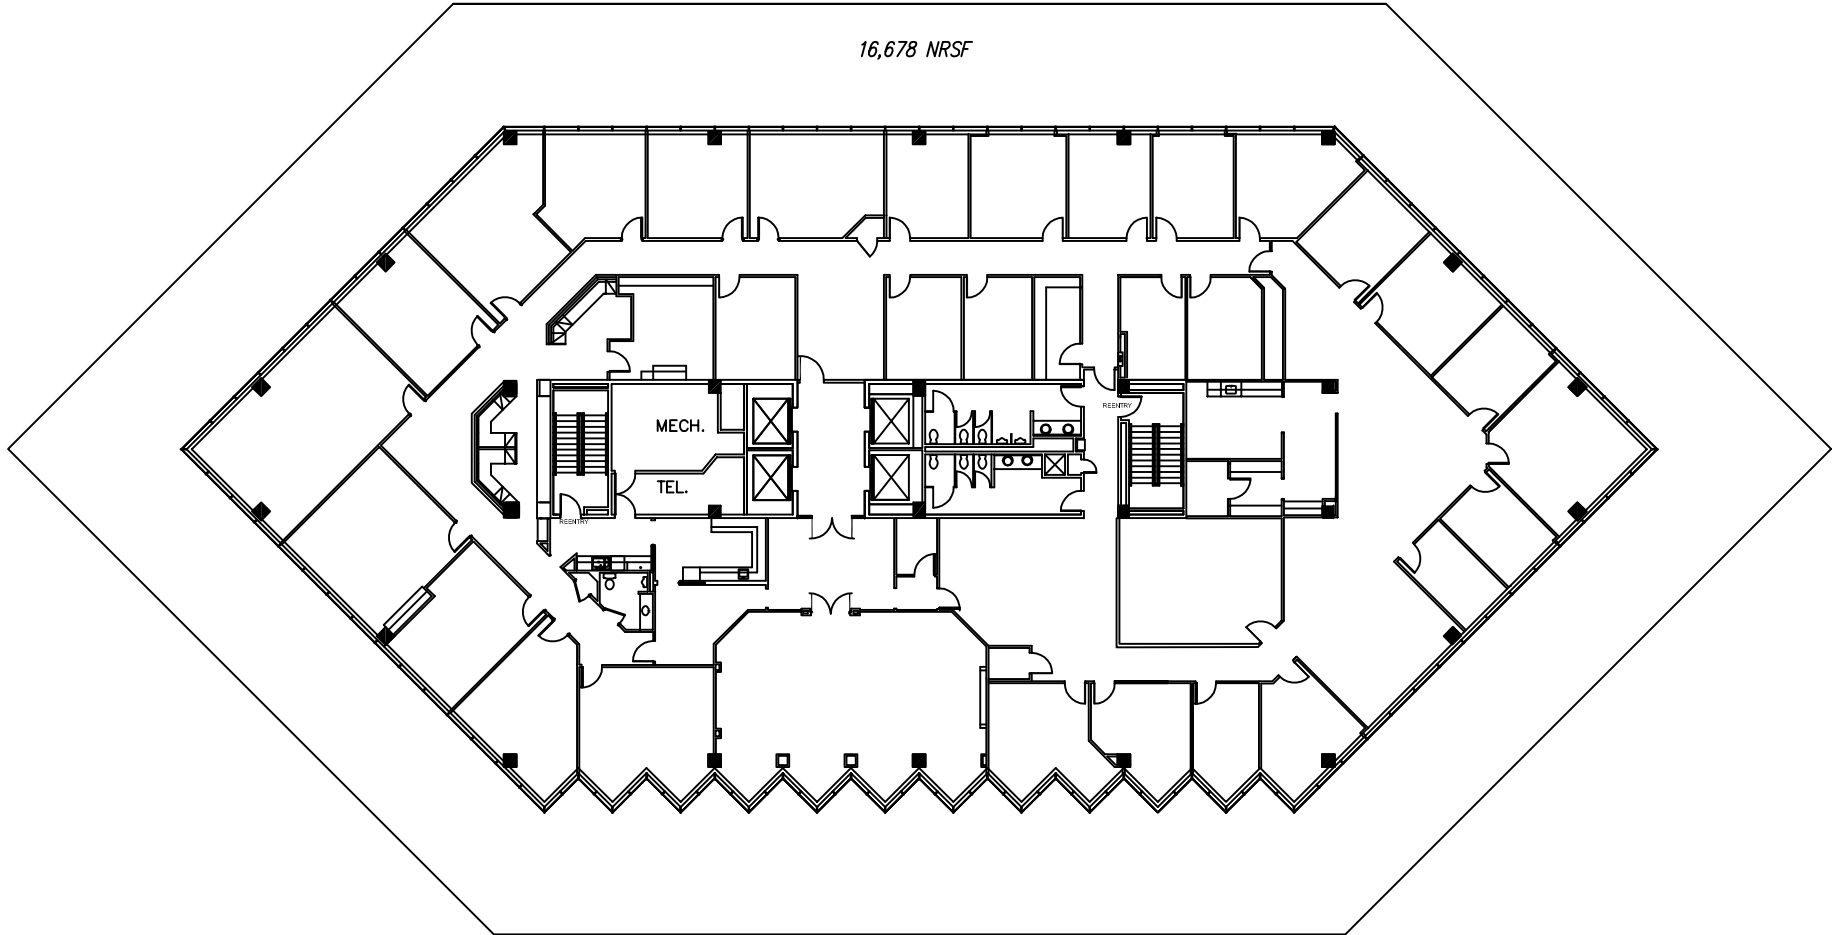

SUITE 400
VACANT

16,678 NRSF

2350 North Belt-Level 4

PMRG

PM Realty Group

Leased By:

Marci Phillips

TEL: 281 444 6434