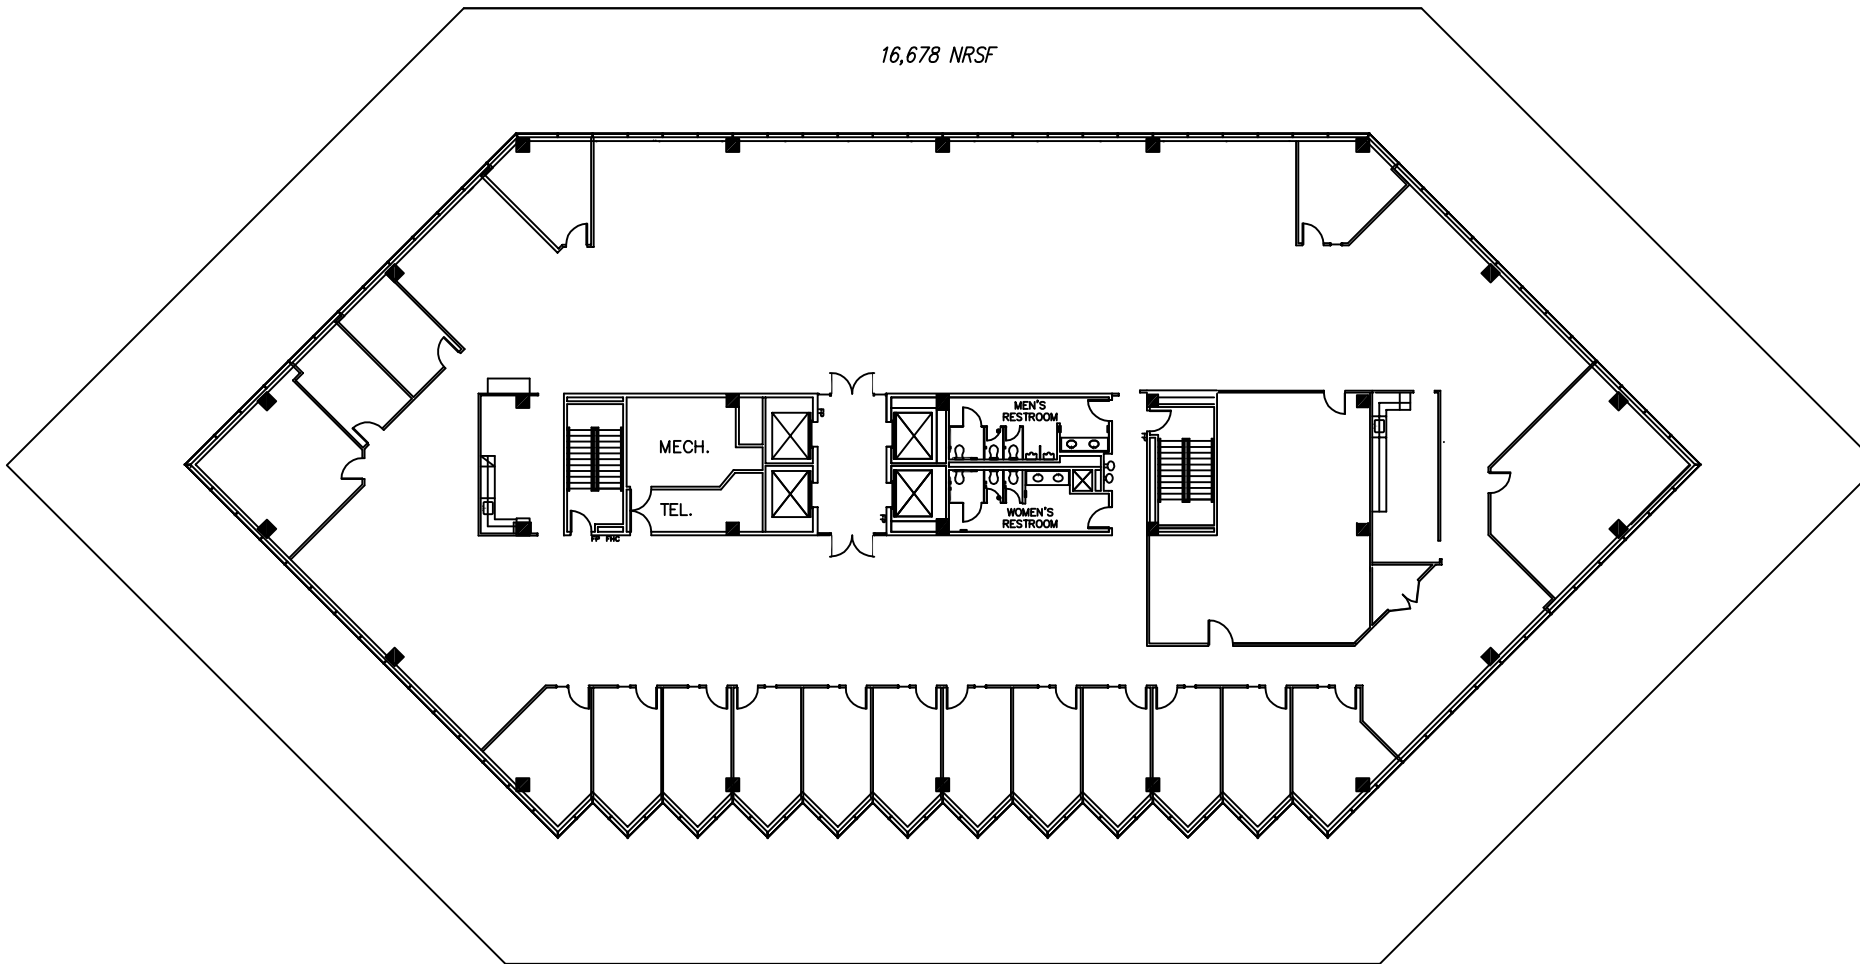

SUITE 300
VACANT

16,678 NRSF

2350 North Belt-Level 3

PMRG

PM Realty Group

Leased By:

Marci Phillips

TEL: 281 444 6434